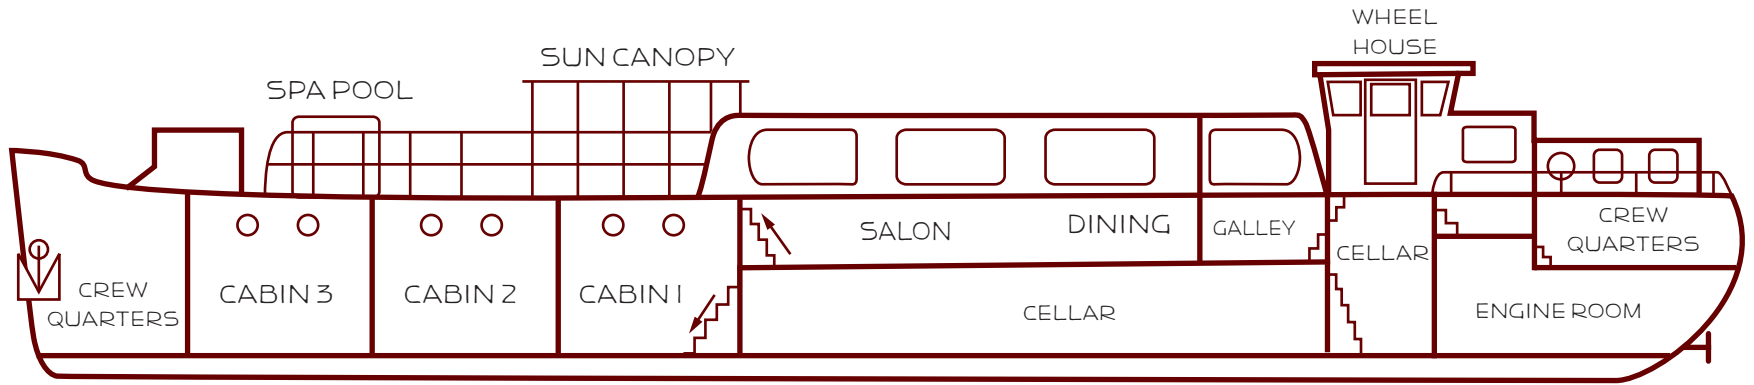

# Hotel-Barge Meanderer

BOW

STERN

LENGTH OVERALL - 125 FEET

BEAM  
17 FEET

NOT TO SCALE