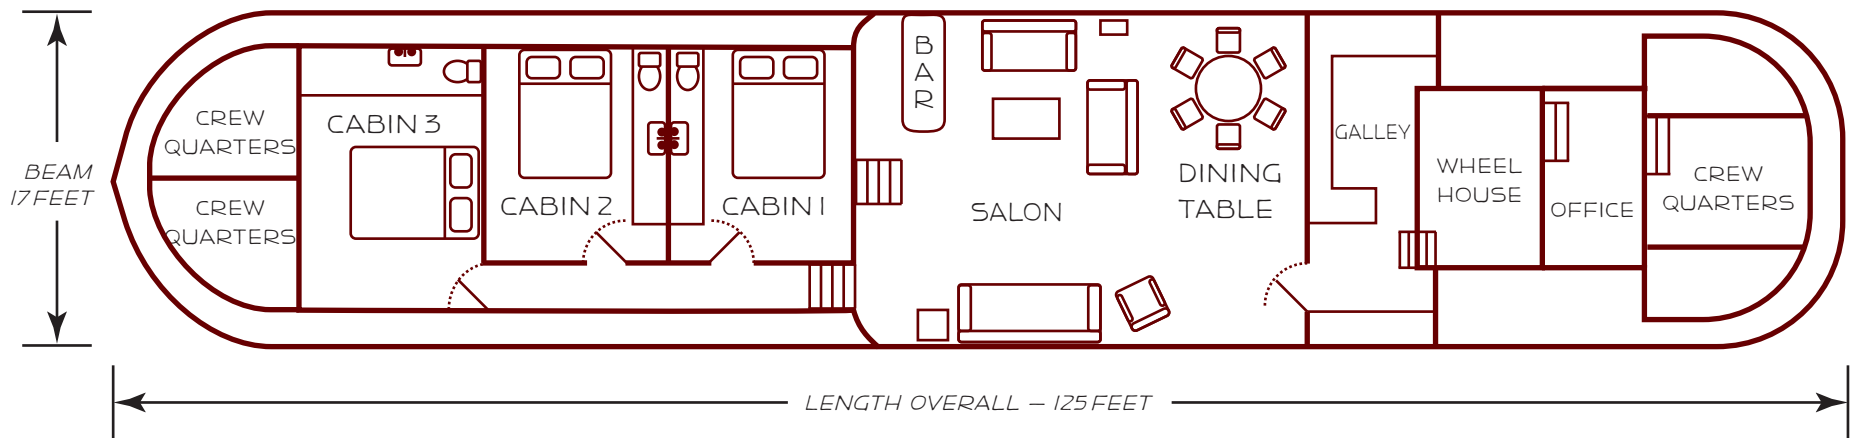

# Hotel-Barge Meanderer

BOW

STERN

LENGTH OVERALL - 125 FEET

BEAM  
17 FEET

NOT TO SCALE